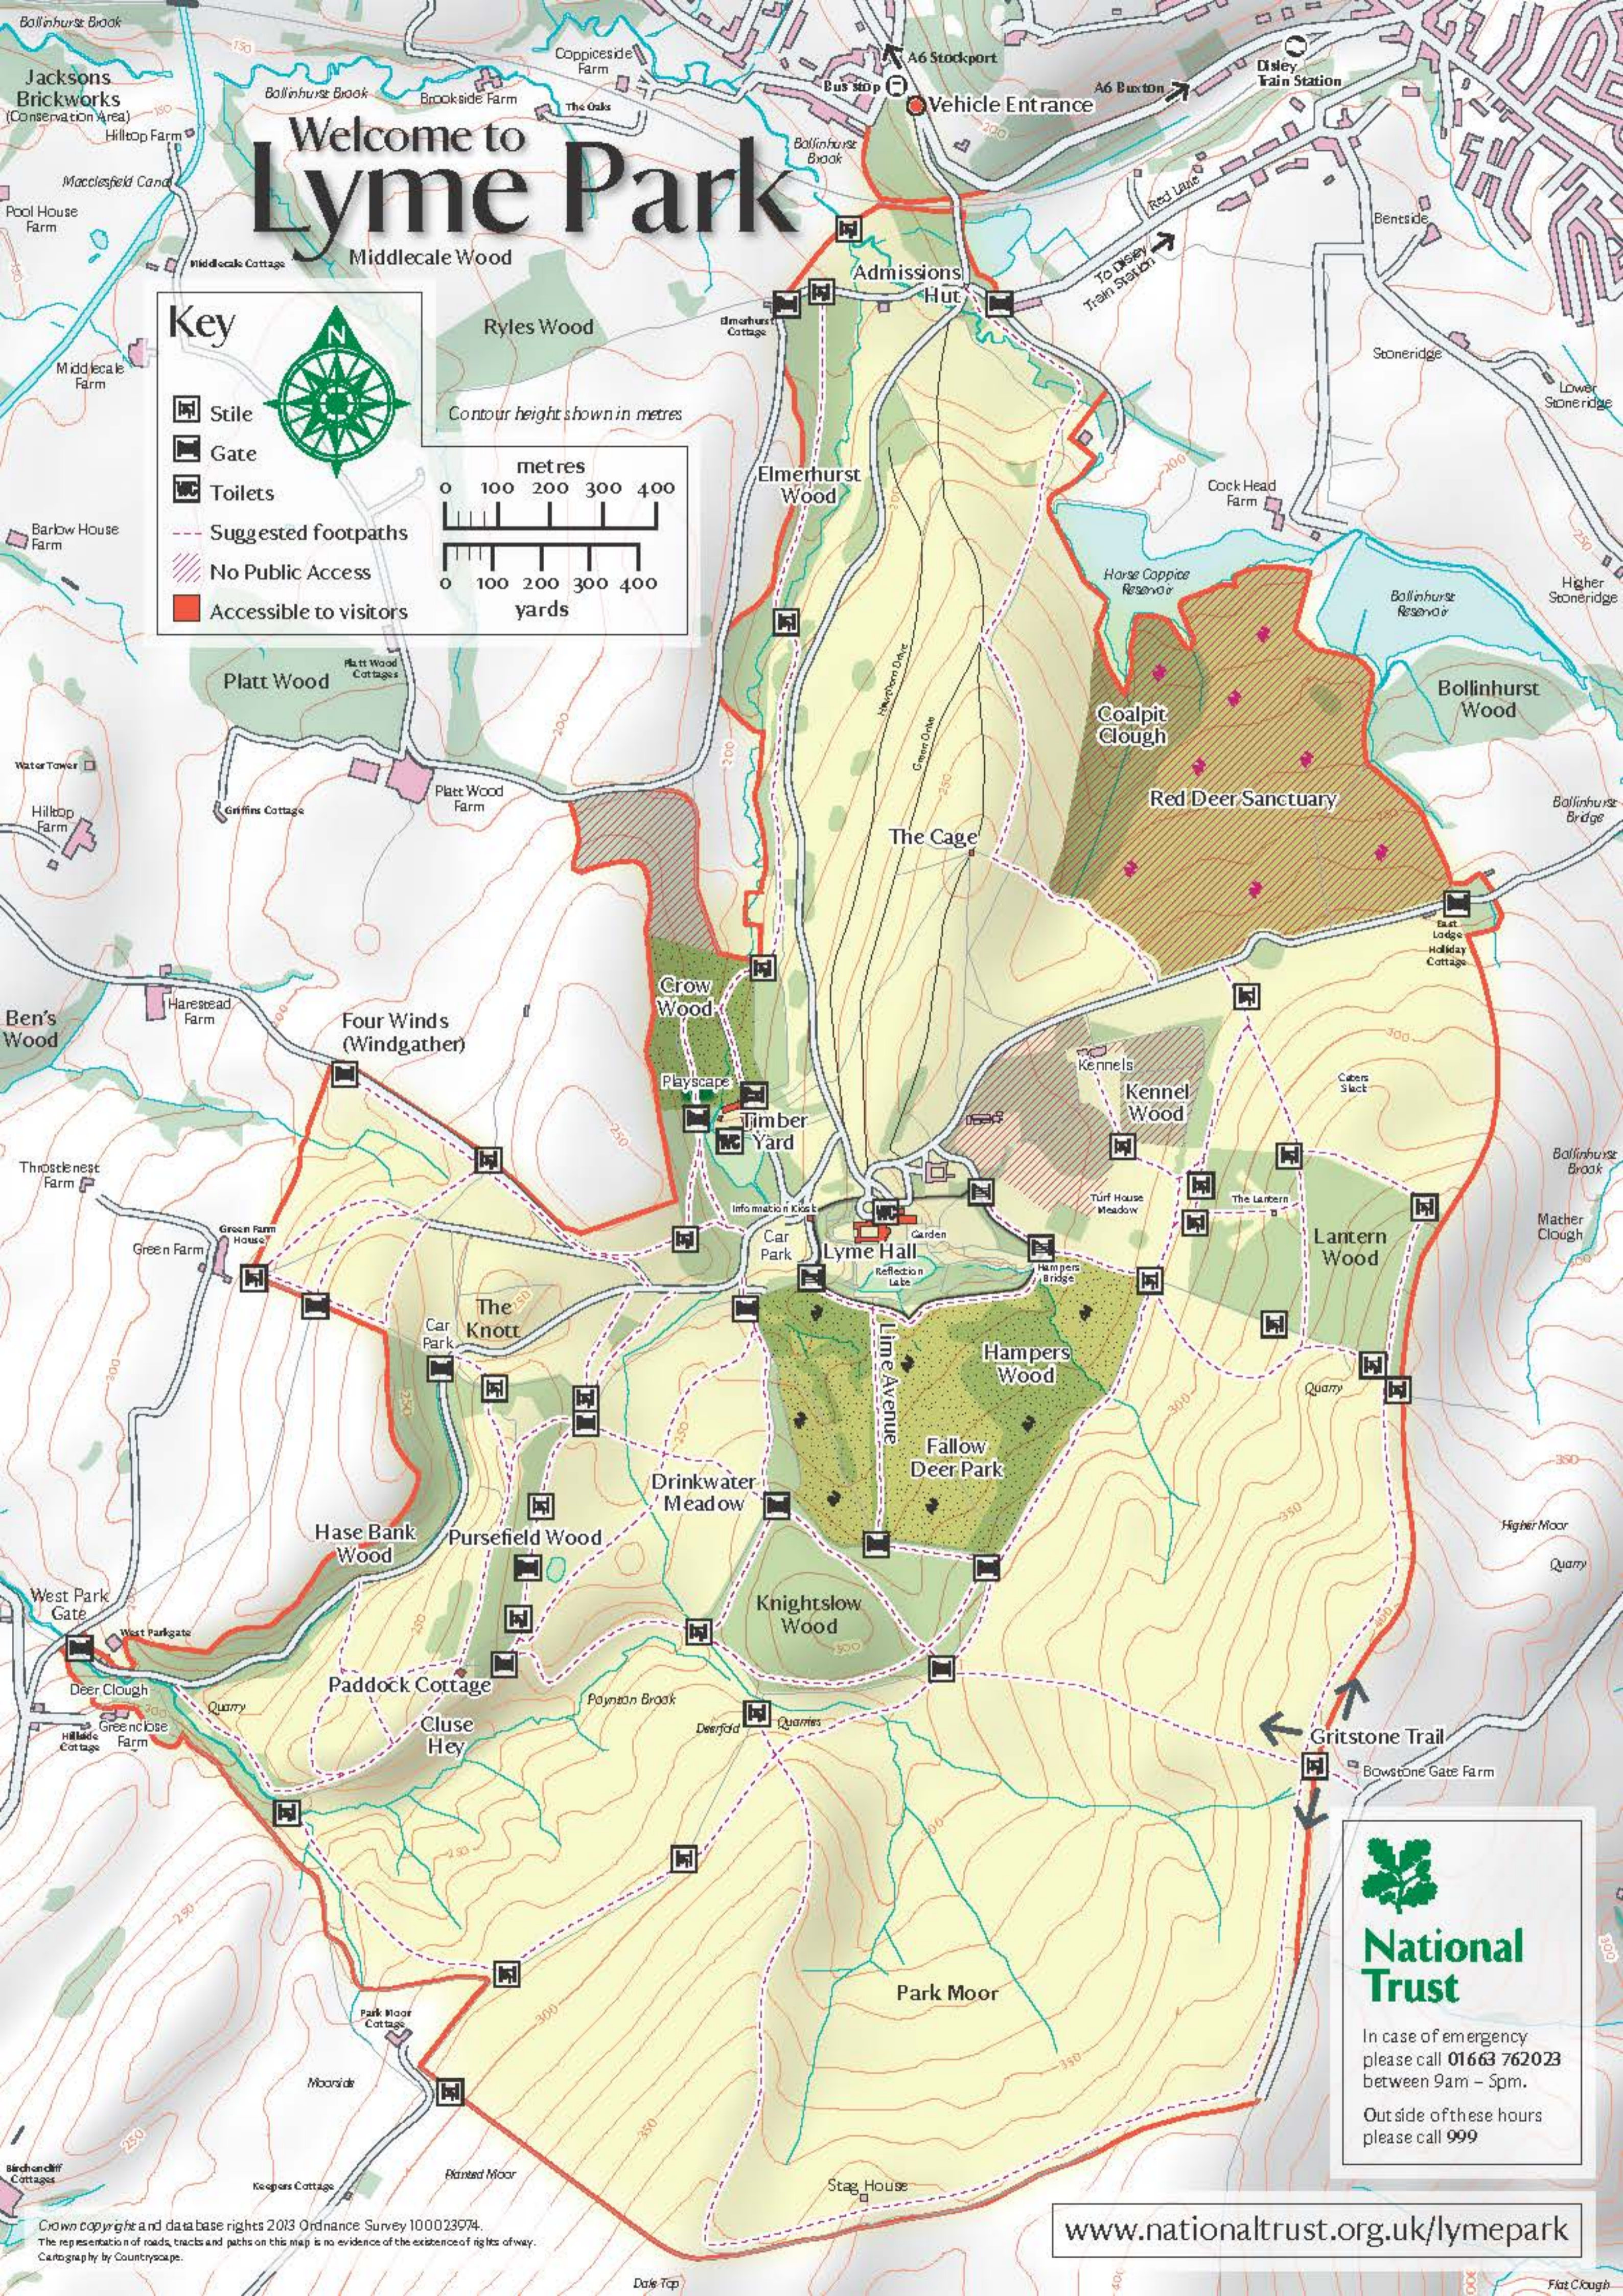

# Welcome to Lyme Park

**Key**

- Stile
- Gate
- Toilets
- Suggested footpaths
- No Public Access
- Accessible to visitors

North

Contour height shown in metres

metres  
0 100 200 300 400

yards  
0 100 200 300 400

**National Trust**

In case of emergency please call **01663 762023** between 9am - 5pm.

Outside of these hours please call 999

[www.nationaltrust.org.uk/lymepark](http://www.nationaltrust.org.uk/lymepark)

Crown copyright and data base rights 2013 Ordnance Survey 100023974.  
The representation of roads, tracks and paths on this map is no evidence of the existence of rights of way.  
Cartography by Countryside.